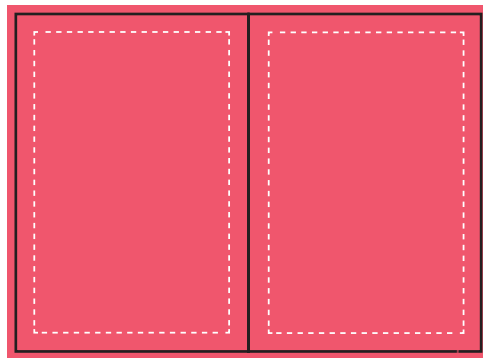

Artwork Advert Creation Fee	\$180+gst
RHS Placement	\$50+gst

SALES & MARKETING

Contact sales with any advertising enquiries

022 548 4210
sales@livinghb.kiwi

AD SPECS

TEXT-SAFE AREAS

Keep all important text within the designated dashed lines 18mm in from cut/fold edges

Full Page Bleed
216(w) x 303(h)mm
(Includes 3mm bleed)

Double Page Spread Bleed
426(w) x 303(h)mm
(Includes 3mm bleed)

Half Page Horizontal Bleed
216(w) x 155(h)mm
(Includes 3mm bleed)

Third Page Horizontal Bleed
216(w) x 103(h)mm
(Includes 3mm bleed)

Quarter Page Horizontal Bleed
216(w) x 76(h)mm
(Includes 3mm bleed)

Be sure to centre your artwork within the printed area and not with the bleed included, as when it is printed and cut, it will be off-centre